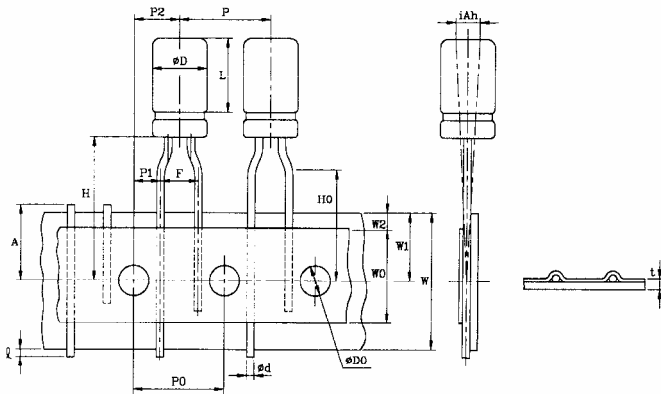

DRAWING II CODE TA Lead space 5mm

● **PACKAGING**

φD	Q'TY	BOX	REEL
4		2.500	1.700
5		2.000	1.300
6,6.3		1.500	1.000
8		1.000	750

Symbol	Dimension	Tolerance
P	12.7	±1.0
P_o	12.7	±0.3
P₂	6.35	±1.0
F	5.0	±0.5
Δ_h	0	±2.0
W	18.0	±0.5
W_o	12.5	min.
W₁	9.0	±0.5
W₂	2.0	max.
H	18.5	±0.75
H_o	16.0	±0.5
ℓ	2.0	max.
φD_o	4.0	0.2
t	0.7	0.5
A	11.0	max.
L	7,11,11	+ 10