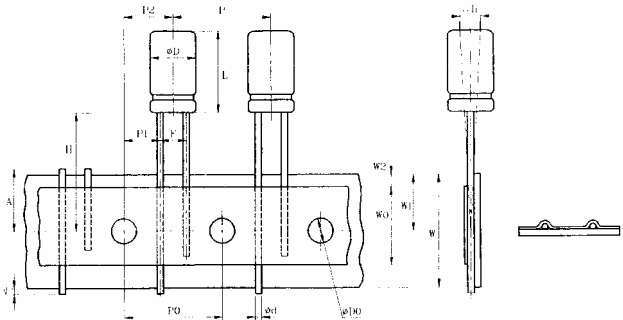

DRAWING III CODE T2 Lead space 5mm

PACKAGING :

Q'TY	BOX	REEL
ϕD		
10	500	500
13	300	-

Symbol	Dimension		Tolerance
	D ϕ 10	D ϕ 13	
P₀	12.7	15	+ 0.3
P₂	6.35	7.5	+ 1.0
F	5.0	5.0	±0.5
Δ_h	0	0	+ 2.0
W	18.0	18.0	+ 0.5
W₀	12.5	12.5	min.
W₁	9.0	9.0	+ 0.5
W₂	2.0	2.0	max.
H	18.5	18.5	+ 0.75
H₀	2.0	2.0	max.
ℓ	4.0	4.0	+ 0.2
ϕD_0	0.7	0.7	+ 0.5
t	11.0	11.0	max.
A	0.6	0.6	±0.05
L	12.5,16,21	21,26	+ 1.5