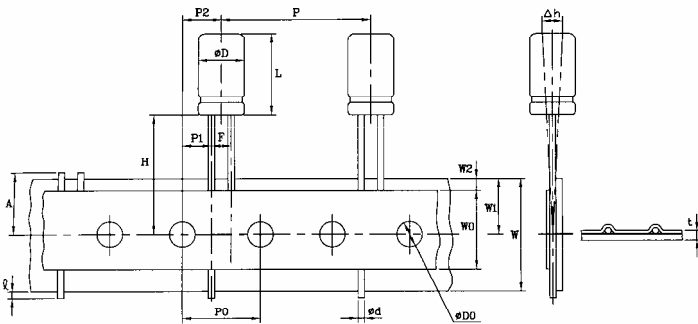

DRAWING I CODE T1 Lead space 2.5mm

Symbol	Dimension	Tolerance
P	12.7	±1.0
P_o	12.7	±0.3
P₂	6.35	±1.0
F	2.5	±0.5
Δ_h	0	±2.0
W	18.0	±0.5
W_o	12.5	min.
W₁	9.0	±0.5
W₂	2.0	max.
H	18.5	±0.75
H_o	16.0	±0.5
ℓ	2.0	max.
φD_o	4.0	0.2
t	0.7	0.5
A	11.10	max.
L	7.11	+ 10

Symbol	Dimension	Tolerance
P	12.7	±1.0
P_o	12.7	±0.3
P₂	6.35	±1.0
F	5.0	±0.5
Δ_h	0	±2.0
W	18.0	±0.5
W_o	12.5	min.
W₁	9.0	±0.5
W₂	2.0	max.
H	18.5	±0.75
H_o	16.0	±0.5
ℓ	2.0	max.
φD_o	4.0	0.2
t	0.7	0.5
A	11.0	max.
L	7,11,11	+ 10

DRAWING V CODE T35 Lead space 3.5mm

Symbol	Dimension	Tolerance
	Dφ8	
P	12.7	+ 1.0
Po	12.7	+ 0.3
P ₂	6.35	+ 1.0
F	3.5	± 0.5
Δ _h	0	+ 2.0
W	18.0	±0.5
W _o	12.5	min.
W ₁	9.0	+ 0.5
W ₂	2.0	max.
H	18.5	+ 0.75
ℓ	2.0	max.
φD _o	4.0	+ 0.2
t	0.7	+ 0.5
A	11.0	max.
φd	0.6	±0.05
L	12,14,16	+ 1.5