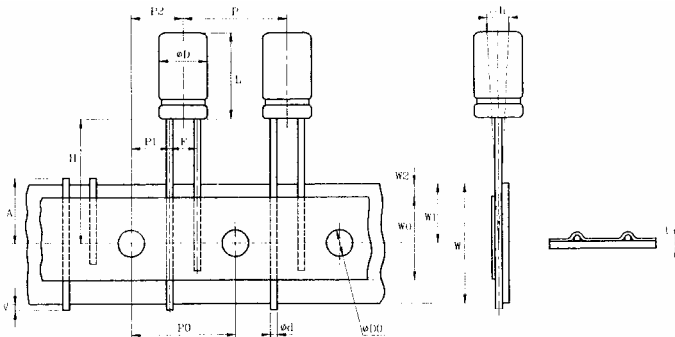

DRAWING III CODE T2 Lead space 5mm

PACKAGING :

Q'TY	BOX	REEL
ϕD		
10	500	500
13	300	-

Symbol	Dimension		Tolerance
	D ϕ 10	D ϕ 13	
P ₀	12.7	15	+ 0.3
P ₂	6.35	7.5	+ 1.0
F	5.0	5.0	±0.5
Δ_h	0	0	+ 2.0
W	18.0	18.0	+ 0.5
W ₀	12.5	12.5	min.
W ₁	9.0	9.0	+ 0.5
W ₂	2.0	2.0	max.
H	18.5	18.5	+ 0.75
H ₀	2.0	2.0	max.
ℓ	4.0	4.0	+ 0.2
ϕD_0	0.7	0.7	+ 0.5
t	11.0	11.0	max.
A	0.6	0.6	±0.05
L	12.5,16,21	21,26	+ 1.5

DRAWING IV CODE T3 Lead space 7.5mm

● PACKAGING :

Q'TY	BOX
ϕD	
16	300

Symbol	Dimension	Tolerance
	D ϕ 16	
P	30.0	+ 1.0
P ₀	15.0	+ 0.3
P ₂	7.5	+ 1.0
F	7.5	±5.0
Δ_h	0	+ 2.0
W	18.0	+ 0.5
W ₀	12.5	min.
W ₁	9.0	+ 0.5
W ₂	2.0	max.
H	18.5	+ 0.75
ℓ	2.0	2.0
ϕD_0	4.0	+ 0.2
t	0.7	+ 0.2
A	11.0	max.
ϕd	0.8	+ 0.05
L	26,31	

DRAWING V CODE T35 Lead space 3.5mm

Symbol	Dimension	Tolerance
	Dφ8	
P	12.7	+ 1.0
Po	12.7	+ 0.3
P ₂	6.35	+ 1.0
F	3.5	± 0.5
Δ _h	0	+ 2.0
W	18.0	±0.5
W _o	12.5	min.
W ₁	9.0	+ 0.5
W ₂	2.0	max.
H	18.5	+ 0.75
ℓ	2.0	max.
φD _o	4.0	+ 0.2
t	0.7	+ 0.5
A	11.0	max.
φd	0.6	±0.05
L	12,14,16	+ 1.5